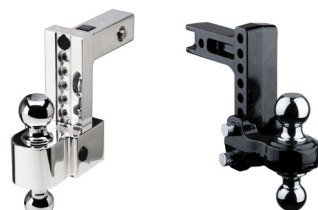

TRAILER PARTS & ACCESSORIES

THE FLASH™ FIVE

- **Simple & Steel:** Each available in standard and HD. Simple has a single-pin adjustment while the Steel is engineered with a solid shank from forged steel.
- **Silent & Secure:** Silent is equipped with superior anti-rattle technology. Secure has built-in front facing locks for easy installation.
- **Scale:** The integrated mechanical scale ensures repeatable scale accuracy for a properly balanced load every time.

SIMPLE

SILENT

SCALE

SECURE

STEEL

	PART #	REF #	DROP	SHANK
SIMPLE	42-00-2400	319655	4"	2"
	42-00-2600	319659	6"	2"
	42-00-2800	319660	8"	2"
	42-00-2900	319661	10"	2"
SIMPLE HD	42-00-2625	319700	6"	2.5"
	42-00-2825	319701	8"	2.5"
	42-00-2925	319702	10"	2.5"
SECURE	44-00-4400	319704	4"	2"
	44-00-4600	319705	6"	2"
	44-00-4800	319707	8"	2"
SILENT	47-00-3600	319709	6"	2"
	47-00-3800	319706	8"	2"
SCALE	48-00-8400	319708	4"	2"
	48-00-8600	319710	6"	2"
	48-00-8800	319711	8"	2"
STEEL	49-00-5600	319712	6"	2"
	49-00-5900	319713	10"	2"
STEEL HD	49-00-5625	319714	6"	2.5"
	49-00-5925	319715	10"	2.5"

WHEEL CHOCK

HITCH PIN

DUAL LOCK PACK

UNIVERSAL CABLE

CABLE & SWITCH

CABLE & PIN

COUPLER LOCK

	PART #	REF #	DESCRIPTION
FLIP™ JACK FOOT	88-00-4500	319720	FLIP™ 4" JACK FOOT
	88-00-6500	319721	FLIP™ 6" JACK FOOT
WHEEL CHOCKS	84-00-4000	319730	ONESTEP™ WHEEL CHOCK
	84-00-4840	319731	ONESTEP™ DOUBLE PACK
HITCH PINS	86-00-3050	319819	LOCKING HITCH PIN - 2"
	86-00-3160	319820	LOCKING HITCH PIN - 2-1/2"
	86-00-3660	319815	2" DUAL LOCK PACK
	86-00-3685	319816	2-1/2" HD DUAL LOCK PACK
	86-00-4200	319817	FLASH™ STEEL DUAL LOCK PACK
	86-00-4225	319818	FLASH™ STEEL HD DUAL LOCK PACK
BREAKAWAY CABLES	80-00-2040	419735	ZIP™ 4' CABLE & SWITCH
	80-00-2060	479738	ZIP™ 6' CABLE & SWITCH
	80-01-2140	419740	ZIP™ 4' UNIVERSAL CABLE
	80-01-2160	419748	ZIP™ 6' UNIVERSAL CABLE
	80-01-2204	419755	ZIP™ 4' CABLE & PIN
	80-01-2206	419758	ZIP™ 6' CABLE & PIN
COUPLER LOCK	86-00-5015	267548	FORTRESS™ COUPLER LOCK