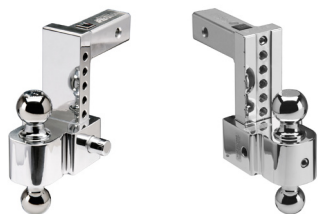

TRAILER PARTS & ACCESSORIES

THE FLASH™ FIVE

- **Simple & Steel:** Each available in standard and HD. Simple has a single-pin adjustment while the Steel is engineered with a solid shank from forged steel.
- **Silent & Secure:** Silent is equipped with superior anti-rattle technology. Secure has built-in front facing locks for easy installation.
- **Scale:** The integrated mechanical scale ensures repeatable scale accuracy for a properly balanced load every time.

SIMPLE

SILENT

SCALE

SECURE

STEEL

	PART #	REF #	DROP	SHANK
SIMPLE	42-00-2400	319655	4"	2"
	42-00-2600	319659	6"	2"
	42-00-2800	319660	8"	2"
	42-00-2900	319661	10"	2"
SIMPLE HD	42-00-2625	319700	6"	2.5"
	42-00-2825	319701	8"	2.5"
	42-00-2925	319702	10"	2.5"
SECURE	44-00-4400	319704	4"	2"
	44-00-4600	319705	6"	2"
	44-00-4800	319707	8"	2"
SILENT	47-00-3600	319709	6"	2"
	47-00-3800	319706	8"	2"
SCALE	48-00-8400	319708	4"	2"
	48-00-8600	319710	6"	2"
	48-00-8800	319711	8"	2"
STEEL	49-00-5600	319712	6"	2"
	49-00-5900	319713	10"	2"
STEEL HD	49-00-5625	319714	6"	2.5"
	49-00-5925	319715	10"	2.5"

WHEEL CHOCK

HITCH PIN

DUAL LOCK PACK

UNIVERSAL CABLE

CABLE & SWITCH

CABLE & PIN

COUPLER LOCK

	PART #	REF #	DESCRIPTION
FLIP™ JACK FOOT	88-00-4500	319720	FLIP™ 4" JACK FOOT
	88-00-6500	319721	FLIP™ 6" JACK FOOT
WHEEL CHOCKS	84-00-4000	319730	ONESTEP™ WHEEL CHOCK
	84-00-4840	319731	ONESTEP™ DOUBLE PACK
HITCH PINS	86-00-3050	319819	LOCKING HITCH PIN - 2"
	86-00-3160	319820	LOCKING HITCH PIN - 2-1/2"
	86-00-3660	319815	2" DUAL LOCK PACK
	86-00-3685	319816	2-1/2" HD DUAL LOCK PACK
	86-00-4200	319817	FLASH™ STEEL DUAL LOCK PACK
	86-00-4225	319818	FLASH™ STEEL HD DUAL LOCK PACK
BREAKAWAY CABLES	80-00-2040	419735	ZIP™ 4' CABLE & SWITCH
	80-00-2060	479738	ZIP™ 6' CABLE & SWITCH
	80-01-2140	419740	ZIP™ 4' UNIVERSAL CABLE
	80-01-2160	419748	ZIP™ 6' UNIVERSAL CABLE
	80-01-2204	419755	ZIP™ 4' CABLE & PIN
	80-01-2206	419758	ZIP™ 6' CABLE & PIN
COUPLER LOCK	86-00-5015	267548	FORTRESS™ COUPLER LOCK