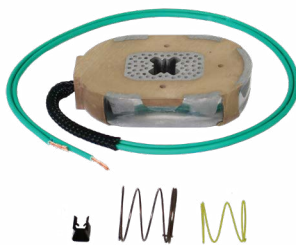

DEXTER BRAKE MAGNETS

CITY SPRING PRODUCT NUMBER	D365 REFERENCE	PRODUCT DESCRIPTION
DX71-104	K71-104-00	DEXTER 3,500LB ELECTRIC BRAKE MAGNET, RETAIL PACKAGE
DX71-125	K71-125-00	DEXTER 7,000LB ELECTRIC BRAKE MAGNET, RETAIL PACKAGE
DX71-378	K71-378-00	DEXTER 7,200LB - 15,000LB MAGNET

K71-104-00